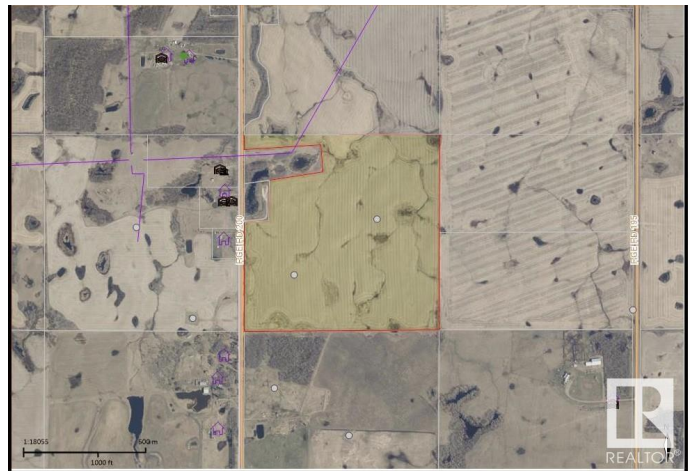

# \$1,150,000 - Rr 200 & Twp Rd 504, Rural Beaver County

MLS® #E4425069

**\$1,150,000**

0 Bedroom, 0.00 Bathroom,  
Rural on 146.14 Acres

None, Rural Beaver County, AB

146.14 acres of very good producing land in Beaver County! Slightly, rolling land with good drainage. Avadex has been applied. Last seeded in Canola. Ready for 2025 spring seeding. Adjoining 121 acres (NW-19-50-19-w4) is also for sale.

## Community Information

Address	Rr 200 & Twp Rd 504
Area	Rural Beaver County
Subdivision	None
City	Rural Beaver County
County	ALBERTA
Province	AB
Postal Code	T0B 4J3

## Exterior

Exterior Features	Rolling Land
-------------------	--------------